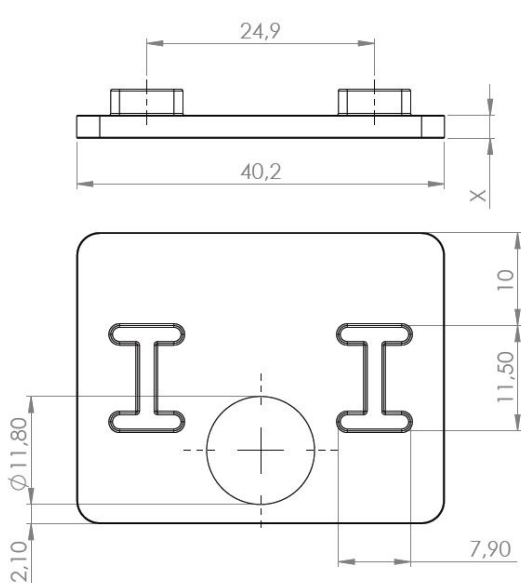

PRODUCT SHEET

Description:

Cushion "I" F/SS Clamp "Square BT", Glass 8,76mm (4,30mm), Black EPDM, For 22.10.723/724

Item number:

22.10.699-5

Units	Box	Carton	HS Code	Barcode
Pcs.	8	1000	4016930090	
				5704866513043