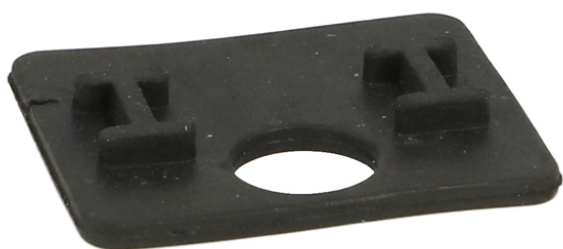

PRODUCT SHEET

Description:

Cushion "I" F/SS Clamp "Square BT", Glass 8,76mm (4,30mm), Black EPDM, For 22.10.723/724

Item number:

22.10.699-5

Units	Box	Carton	HS Code	Barcode
Pcs.	8	1000	4016930090	
				5704866513043